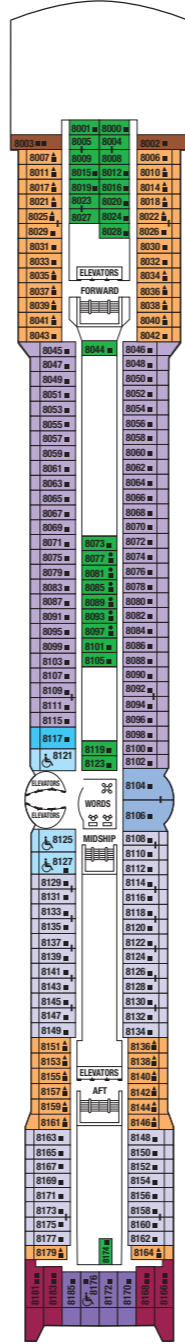

# Celebrity Millennium Deck Plans

Sports Deck

Sunrise Deck

Resort Deck

Sky Deck

Panorama Deck

Vista Deck

Penthouse Deck

Entertainment Deck

Promenade Deck

Plaza Deck

Continental Deck

CS S1 S2 C1 C2 C3 FV 2B 4 9 CS S1 S2 C1 C2 C3 FV 2B 4 9 CS C1 C3 FV 2A 2C 4 9 PS RS CS S1 S2 C1 2B 2C 5 6 10 7 8 11 12

- PS Penthouse Suite
- RS Royal Suite
- CS Celebrity Suite
- S1 Sky Suite
- S2 Sky Suite
- C1 Celebrity Concierge Class
- C2 Celebrity Concierge Class
- C3 Celebrity Concierge Class
- FV Family Ocean View
- 2A Deluxe Balcony
- 2B Deluxe Balcony
- 2C Deluxe Balcony
- 4 Ocean View
- 5 Ocean View
- 6 Ocean View
- 7 Ocean View
- 8 Ocean View
- 9 Interior
- 10 Interior
- 11 Interior
- 12 Interior

- All staterooms have twin beds convertible to queen size, except as noted.
- Convertible sofa bed
  - ▲ One upper berth
  - Two upper berths
  - ♿ Wheelchair-accessible stateroom featuring roll-in showers
  - I Connecting staterooms
  - Guarantee staterooms
  - W Suite Guarantee
  - XC Concierge Class Guarantee
  - X Balcony Guarantee
  - Y Ocean View Guarantee
  - Z Inside Guarantee

Deck plan shown is Celebrity Millennium, which represents an example of a Millennium Class ship. Facilities may vary by ship. The deck plan is designed to give an overview of the layout of a typical Millennium Class ship, indicating the location of facilities and staterooms by stateroom number. The deck plan is not an exact blueprint. Should you have specific needs or require additional information regarding a particular stateroom, please contact our Reservations Department, your travel agent or cruise specialist.