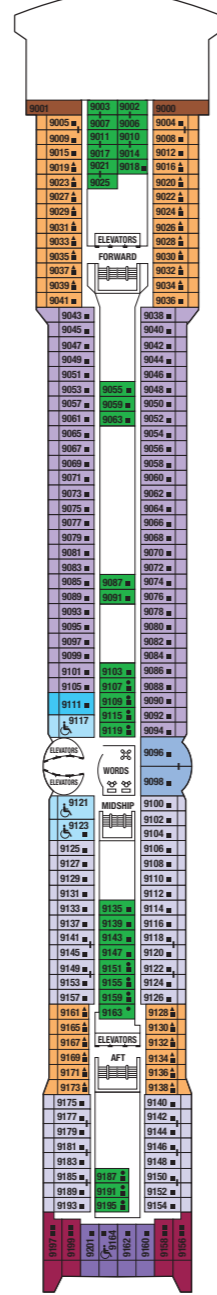

# Celebrity Millennium Deck Plans

Sports Deck

Sunrise Deck

Resort Deck

Sky Deck

Panorama Deck

Vista Deck

Penthouse Deck

Entertainment Deck

Promenade Deck

Plaza Deck

Continental Deck

CS S1 S2 C1 C2 C3 FV 2B 4 9 CS S1 S2 C1 C2 C3 FV 2B 4 9 CS C1 C3 FV 2A 2C 4 9 PS RS CS S1 S2 C1 2B 2C 5 6 10 7 8 11 12

- PS Penthouse Suite
- RS Royal Suite
- CS Celebrity Suite
- S1 Sky Suite
- S2 Sky Suite
- C1 Celebrity Concierge Class
- C2 Celebrity Concierge Class
- C3 Celebrity Concierge Class
- FV Family Ocean View
- 2A Deluxe Balcony
- 2B Deluxe Balcony
- 2C Deluxe Balcony
- 4 Ocean View
- 5 Ocean View
- 6 Ocean View
- 7 Ocean View
- 8 Ocean View
- 9 Interior
- 10 Interior
- 11 Interior
- 12 Interior

Deck plan shown is Celebrity Millennium, which represents an example of a Millennium Class ship. Facilities may vary by ship. The deck plan is designed to give an overview of the layout of a typical Millennium Class ship, indicating the location of facilities and staterooms by stateroom number. The deck plan is not an exact blueprint. Should you have specific needs or require additional information regarding a particular stateroom, please contact our Reservations Department, your travel agent or cruise specialist.

To download the Millennium Class deck plans please visit [www.celebritycruises.com](http://www.celebritycruises.com)  
Some midship staterooms on Sky deck have an overhang on the balcony from the above deck. All mid-ship category 9 interior stateroom doors in this type of layout open portside (left side of the ship when facing forward) except for stateroom number 8044 which opens starboard (right side of the ship).