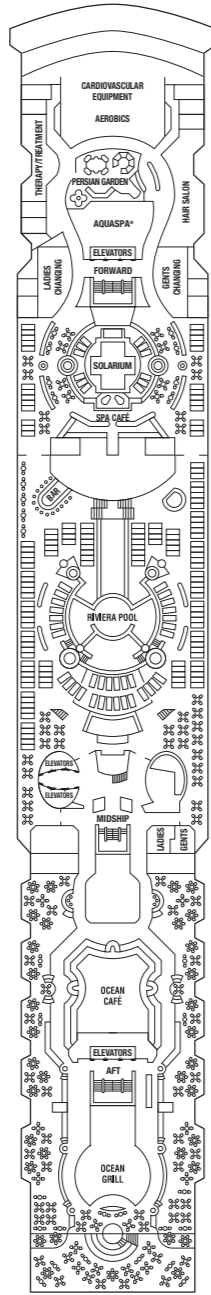

# Celebrity Millennium Deck Plans

Sports Deck

Sunrise Deck

Resort Deck

Sky Deck

Panorama Deck

Vista Deck

Penthouse Deck

Entertainment Deck

Promenade Deck

Plaza Deck

Continental Deck

CS S1 S2 C1 C2 C3 FV 2B 4 9 CS S1 S2 C1 C2 C3 FV 2B 4 9 CS C1 C3 FV 2A 2C 4 9 PS RS CS S1 S2 C1 2B 2C 5 6 10 7 8 11 12

- PS Penthouse Suite
- RS Royal Suite
- CS Celebrity Suite
- S1 Sky Suite
- S2 Sky Suite
- C1 Celebrity Concierge Class
- C2 Celebrity Concierge Class
- C3 Celebrity Concierge Class
- FV Family Ocean View
- 2A Deluxe Balcony
- 2B Deluxe Balcony
- 2C Deluxe Balcony
- 4 Ocean View
- 5 Ocean View
- 6 Ocean View
- 7 Ocean View
- 8 Ocean View
- 9 Interior
- 10 Interior
- 11 Interior
- 12 Interior

- All staterooms have twin beds convertible to queen size, except as noted.
- Convertible sofa bed
  - ▲ One upper berth
  - Two upper berths
  - ♿ Wheelchair-accessible stateroom featuring roll-in showers
  - I Connecting staterooms
  - Guarantee staterooms
  - W Suite Guarantee
  - XC Concierge Class Guarantee
  - X Balcony Guarantee
  - Y Ocean View Guarantee
  - Z Inside Guarantee

Deck plan shown is Celebrity Millennium, which represents an example of a Millennium Class ship. Facilities may vary by ship. The deck plan is designed to give an overview of the layout of a typical Millennium Class ship, indicating the location of facilities and staterooms by stateroom number. The deck plan is not an exact blueprint. Should you have specific needs or require additional information regarding a particular stateroom, please contact our Reservations Department, your travel agent or cruise specialist.