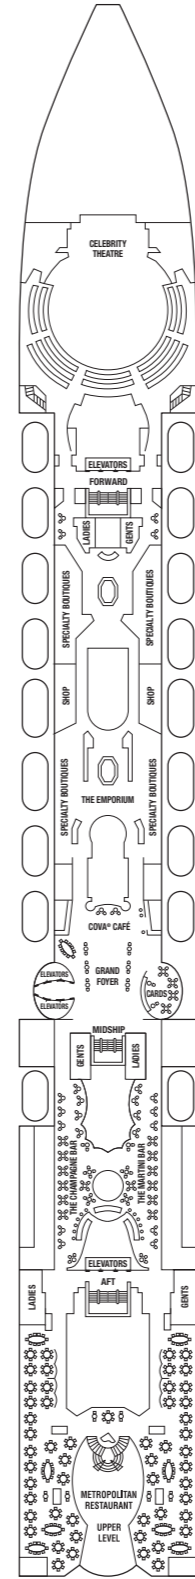

# Celebrity Millennium Deck Plans

Sports Deck

Sunrise Deck

Resort Deck

Sky Deck

Panorama Deck

Vista Deck

Penthouse Deck

Entertainment Deck

Promenade Deck

Plaza Deck

Continental Deck

CS S1 S2 C1 C2 C3 FV 2B 4 9 CS S1 S2 C1 C2 C3 FV 2B 4 9 CS C1 C3 FV 2A 2C 4 9 PS RS CS S1 S2 C1 2B 2C 5 6 10 7 8 11 12

- PS Penthouse Suite
- RS Royal Suite
- CS Celebrity Suite
- S1 Sky Suite
- S2 Sky Suite
- C1 Celebrity Concierge Class
- C2 Celebrity Concierge Class
- C3 Celebrity Concierge Class
- FV Family Ocean View
- 2A Deluxe Balcony
- 2B Deluxe Balcony
- 2C Deluxe Balcony
- 4 Ocean View
- 5 Ocean View
- 6 Ocean View
- 7 Ocean View
- 8 Ocean View
- 9 Interior
- 10 Interior
- 11 Interior
- 12 Interior

Deck plan shown is Celebrity Millennium, which represents an example of a Millennium Class ship. Facilities may vary by ship. The deck plan is designed to give an overview of the layout of a typical Millennium Class ship, indicating the location of facilities and staterooms by stateroom number. The deck plan is not an exact blueprint. Should you have specific needs or require additional information regarding a particular stateroom, please contact our Reservations Department, your travel agent or cruise specialist.