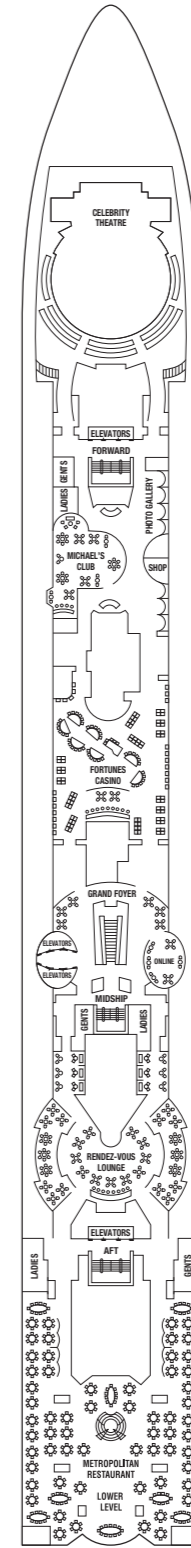

# Celebrity Millennium Deck Plans

Sports Deck

Sunrise Deck

Resort Deck

Sky Deck

Panorama Deck

Vista Deck

Penthouse Deck

Entertainment Deck

Promenade Deck

Plaza Deck

Continental Deck

CS S1 S2 C1 C2 C3 FV 2B 4 9 CS S1 S2 C1 C2 C3 FV 2B 4 9 CS C1 C3 FV 2A 2C 4 9 PS RS CS S1 S2 C1 2B 2C 5 6 10 7 8 11 12

- PS Penthouse Suite
- RS Royal Suite
- CS Celebrity Suite
- S1 Sky Suite
- S2 Sky Suite
- C1 Celebrity Concierge Class
- C2 Celebrity Concierge Class
- C3 Celebrity Concierge Class
- FV Family Ocean View
- 2A Deluxe Balcony
- 2B Deluxe Balcony
- 2C Deluxe Balcony
- 4 Ocean View
- 5 Ocean View
- 6 Ocean View
- 7 Ocean View
- 8 Ocean View
- 9 Interior
- 10 Interior
- 11 Interior
- 12 Interior

- All staterooms have twin beds convertible to queen size, except as noted.
- Convertible sofa bed
  - ▲ One upper berth
  - Two upper berths
  - ♿ Wheelchair-accessible stateroom featuring roll-in showers
  - I Connecting staterooms
  - Guarantee staterooms
  - W Suite Guarantee
  - XC Concierge Class Guarantee
  - X Balcony Guarantee
  - Y Ocean View Guarantee
  - Z Inside Guarantee

Deck plan shown is Celebrity Millennium, which represents an example of a Millennium Class ship. Facilities may vary by ship. The deck plan is designed to give an overview of the layout of a typical Millennium Class ship, indicating the location of facilities and staterooms by stateroom number. The deck plan is not an exact blueprint. Should you have specific needs or require additional information regarding a particular stateroom, please contact our Reservations Department, your travel agent or cruise specialist.