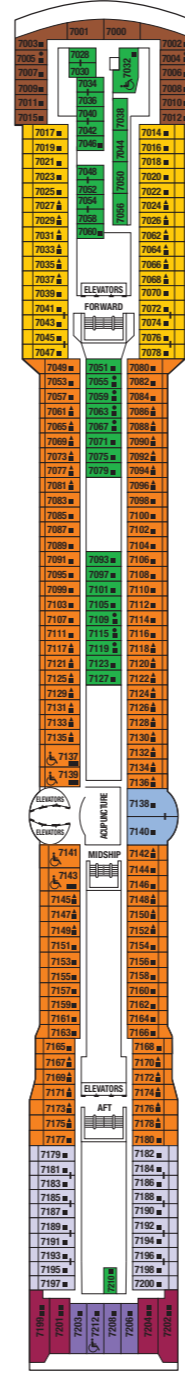

# Celebrity Millennium Deck Plans

Sports Deck

Sunrise Deck

Resort Deck

Sky Deck

Panorama Deck

Vista Deck

Penthouse Deck

Entertainment Deck

Promenade Deck

Plaza Deck

Continental Deck

CS S1 S2 C1 C2 C3 FV 2B 4 9 CS S1 S2 C1 C2 C3 FV 2B 4 9 CS C1 C3 FV 2A 2C 4 9 PS RS CS S1 S2 C1 2B 2C 5 6 10 7 8 11 12

- PS Penthouse Suite
- RS Royal Suite
- CS Celebrity Suite
- S1 Sky Suite
- S2 Sky Suite
- C1 Celebrity Concierge Class
- C2 Celebrity Concierge Class
- C3 Celebrity Concierge Class
- FV Family Ocean View
- 2A Deluxe Balcony
- 2B Deluxe Balcony
- 2C Deluxe Balcony
- 4 Ocean View
- 5 Ocean View
- 6 Ocean View
- 7 Ocean View
- 8 Ocean View
- 9 Interior
- 10 Interior
- 11 Interior
- 12 Interior

Deck plan shown is Celebrity Millennium, which represents an example of a Millennium Class ship. Facilities may vary by ship. The deck plan is designed to give an overview of the layout of a typical Millennium Class ship, indicating the location of facilities and staterooms by stateroom number. The deck plan is not an exact blueprint. Should you have specific needs or require additional information regarding a particular stateroom, please contact our Reservations Department, your travel agent or cruise specialist.

To download the Millennium Class deck plans please visit [www.celebritycruises.com](http://www.celebritycruises.com)  
Some midship staterooms on Sky deck have an overhang on the balcony from the above deck. All mid-ship category 9 interior stateroom doors in this type of layout open portside (left side of the ship when facing forward) except for stateroom number 8044 which opens starboard (right side of the ship).