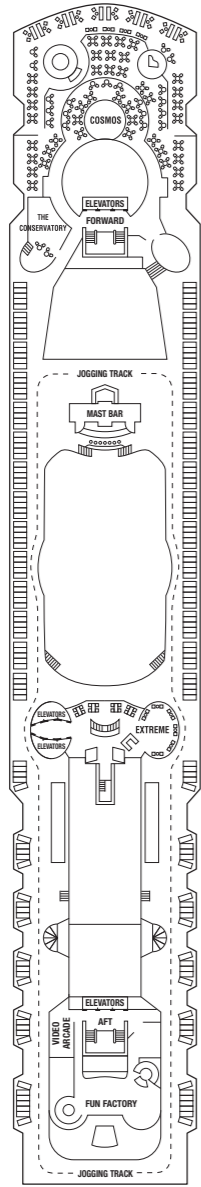

# Celebrity Millennium Deck Plans

Sports Deck

Sunrise Deck

Resort Deck

Sky Deck

Panorama Deck

Vista Deck

Penthouse Deck

Entertainment Deck

Promenade Deck

Plaza Deck

Continental Deck

CS S1 S2 C1 C2 C3 FV 2B 4 9 CS S1 S2 C1 C2 C3 FV 2B 4 9 CS C1 C3 FV 2A 2C 4 9 PS RS CS S1 S2 C1 2B 2C 5 6 10 7 8 11 12

- PS Penthouse Suite
- RS Royal Suite
- CS Celebrity Suite
- S1 Sky Suite
- S2 Sky Suite
- C1 Celebrity Concierge Class
- C2 Celebrity Concierge Class
- C3 Celebrity Concierge Class
- FV Family Ocean View
- 2A Deluxe Balcony
- 2B Deluxe Balcony
- 2C Deluxe Balcony
- 4 Ocean View
- 5 Ocean View
- 6 Ocean View
- 7 Ocean View
- 8 Ocean View
- 9 Interior
- 10 Interior
- 11 Interior
- 12 Interior

- All staterooms have twin beds convertible to queen size, except as noted.
- Convertible sofa bed
  - ▲ One upper berth
  - Two upper berths
  - ♿ Wheelchair-accessible stateroom featuring roll-in showers
  - I Connecting staterooms
  - Guarantee staterooms
  - W Suite Guarantee
  - XC Concierge Class Guarantee
  - X Balcony Guarantee
  - Y Ocean View Guarantee
  - Z Inside Guarantee

Deck plan shown is Celebrity Millennium, which represents an example of a Millennium Class ship. Facilities may vary by ship. The deck plan is designed to give an overview of the layout of a typical Millennium Class ship, indicating the location of facilities and staterooms by stateroom number. The deck plan is not an exact blueprint. Should you have specific needs or require additional information regarding a particular stateroom, please contact our Reservations Department, your travel agent or cruise specialist.