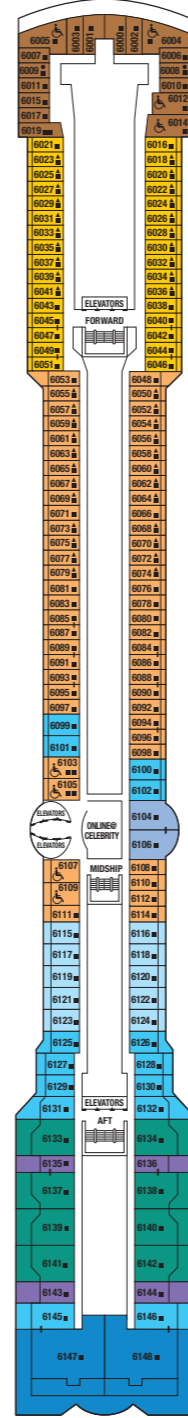

# Celebrity Millennium Deck Plans

Sports Deck

Sunrise Deck

Resort Deck

Sky Deck

Panorama Deck

Vista Deck

Penthouse Deck

Entertainment Deck

Promenade Deck

Plaza Deck

Continental Deck

CS S1 S2 C1 C2 C3 FV 2B 4 9 CS S1 S2 C1 C2 C3 FV 2B 4 9 CS C1 C3 FV 2A 2C 4 9 PS RS CS S1 S2 C1 2B 2C 5 6 10 7 8 11 12

- PS Penthouse Suite
- RS Royal Suite
- CS Celebrity Suite
- S1 Sky Suite
- S2 Sky Suite
- C1 Celebrity Concierge Class
- C2 Celebrity Concierge Class
- C3 Celebrity Concierge Class
- FV Family Ocean View
- 2A Deluxe Balcony
- 2B Deluxe Balcony
- 2C Deluxe Balcony
- 4 Ocean View
- 5 Ocean View
- 6 Ocean View
- 7 Ocean View
- 8 Ocean View
- 9 Interior
- 10 Interior
- 11 Interior
- 12 Interior

- All staterooms have twin beds convertible to queen size, except as noted.
- Convertible sofa bed
  - ▲ One upper berth
  - Two upper berths
  - ♿ Wheelchair-accessible stateroom featuring roll-in showers
  - I Connecting staterooms
  - Guarantee staterooms
  - W Suite Guarantee
  - XC Concierge Class Guarantee
  - X Balcony Guarantee
  - Y Ocean View Guarantee
  - Z Inside Guarantee

Deck plan shown is Celebrity Millennium, which represents an example of a Millennium Class ship. Facilities may vary by ship. The deck plan is designed to give an overview of the layout of a typical Millennium Class ship, indicating the location of facilities and staterooms by stateroom number. The deck plan is not an exact blueprint. Should you have specific needs or require additional information regarding a particular stateroom, please contact our Reservations Department, your travel agent or cruise specialist.