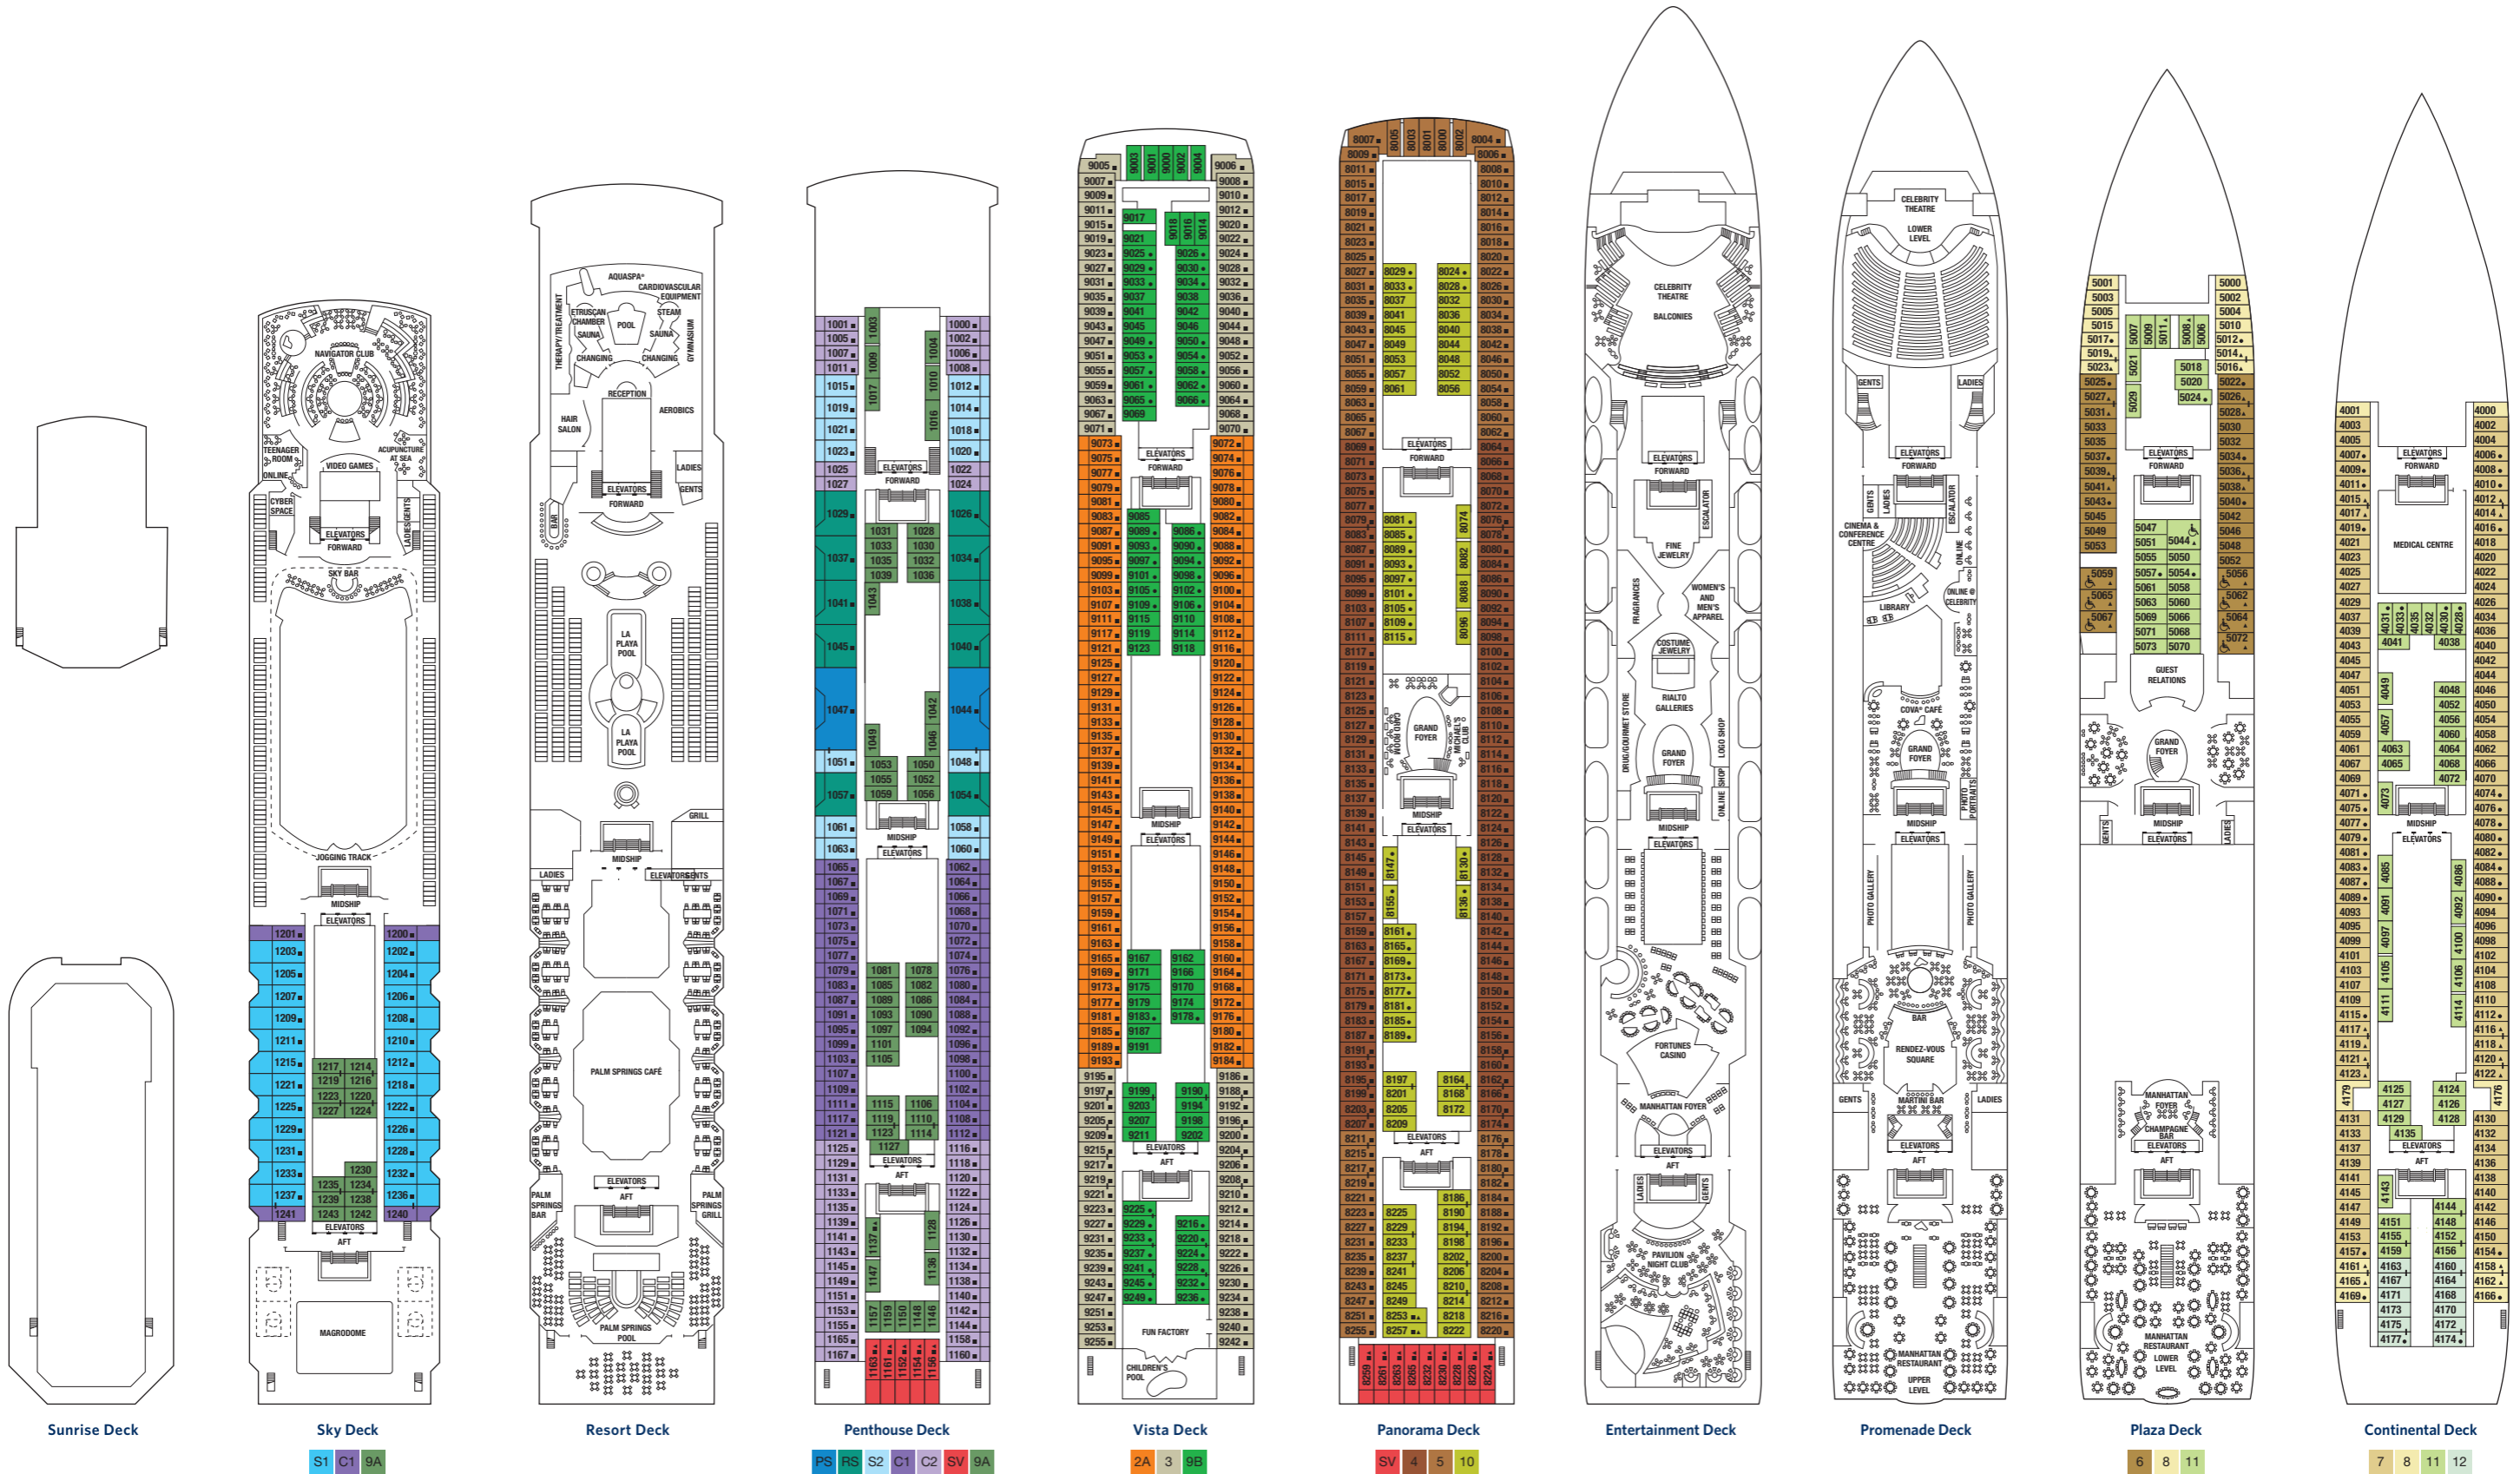

Celebrity Mercury Deck Plans

- PS Penthouse Suite
- RS Royal Suite
- S1 Sky Suite
- S2 Sky Suite
- C1 Celebrity Concierge Class
- C2 Celebrity Concierge Class
- SV Sunset Balcony
- 2A Deluxe Balcony
- 3 Ocean View
- 5 Ocean View
- 6 Ocean View
- 7 Ocean View
- 8 Ocean View
- 9A Interior
- 9B Interior
- 10 Interior
- 11 Interior
- 12 Interior

- All staterooms have twin beds convertible to queen size, except as noted.
- Convertible sofa bed
 - ▲ One upper berth
 - Two upper berths
 - ♿ Wheelchair-accessible stateroom featuring roll-in shower
 - I Connecting staterooms
 - Guarantee staterooms
 - W Suite Guarantee
 - XC Concierge Class Guarantee
 - X Balcony Guarantee
 - Y Ocean View Guarantee
 - Z Inside Guarantee

Deck plan is designed to give an overview of the layout of Celebrity Mercury, indicating the location of facilities and staterooms by stateroom number. The deck plan is not an exact blueprint. Should you have specific needs or require additional information regarding a particular stateroom, please contact our Reservations Department, your travel agent or cruise specialist.